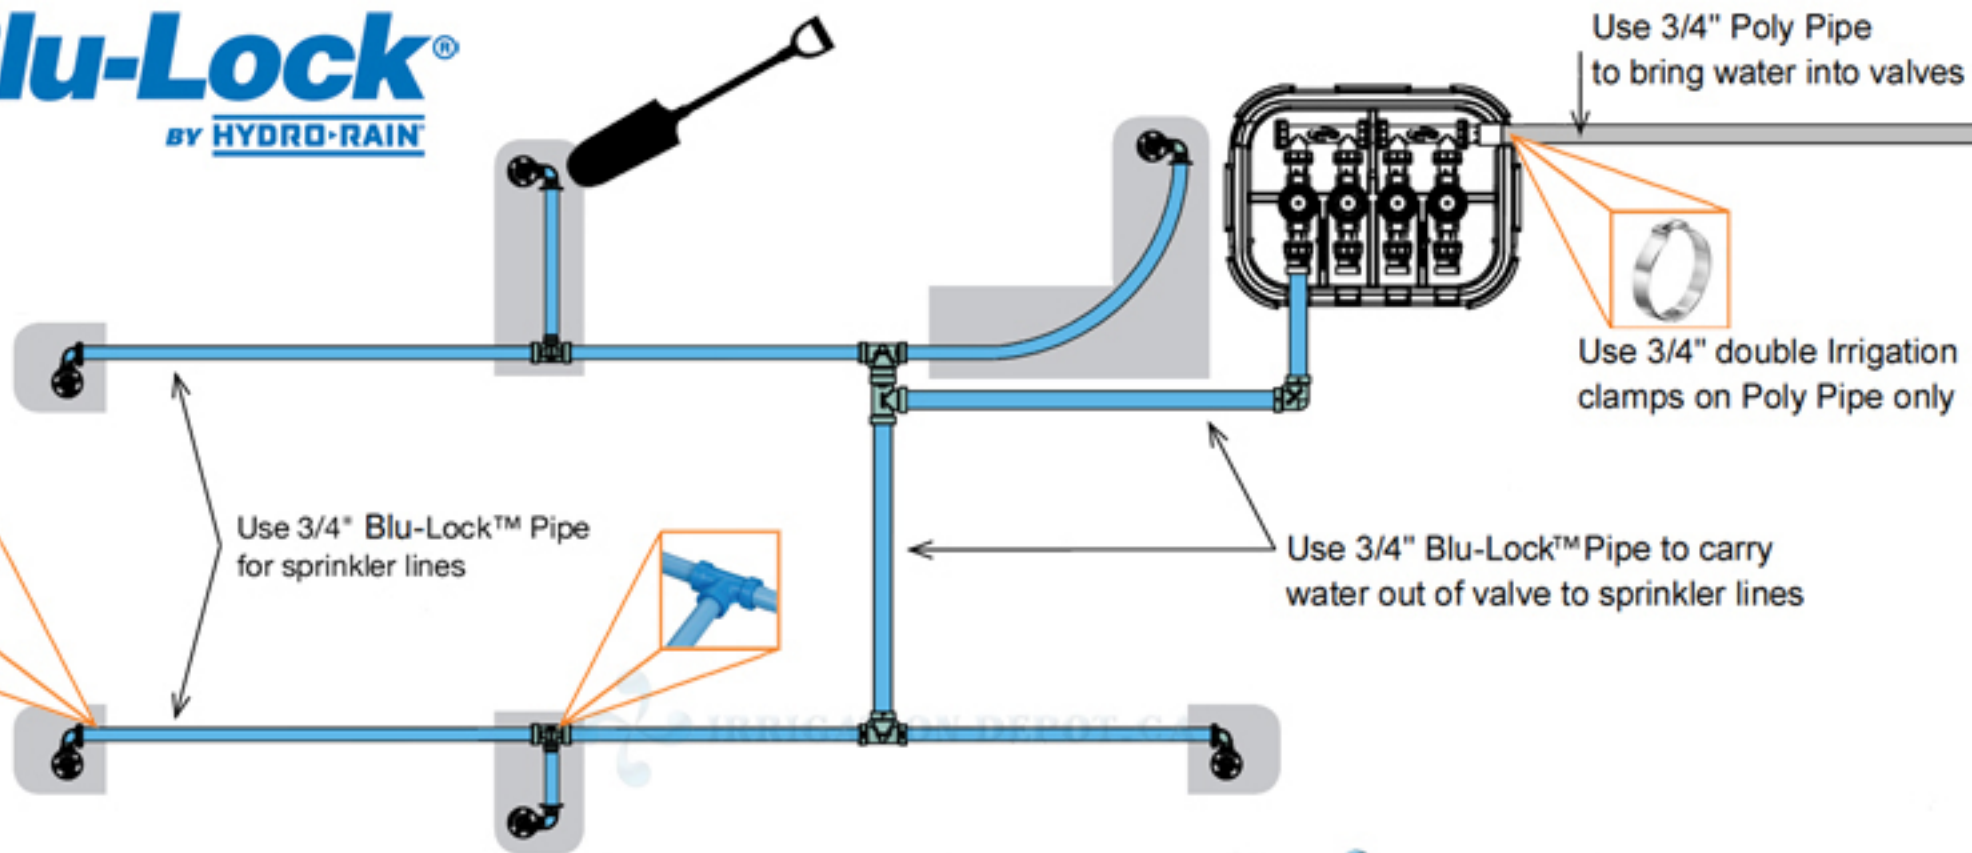

# SCHEMA

**Blu-Lock<sup>®</sup>**  
BY HYDRO-RAIN

sidewalk/driveway/house

IRRIGATION DEPOT.CA